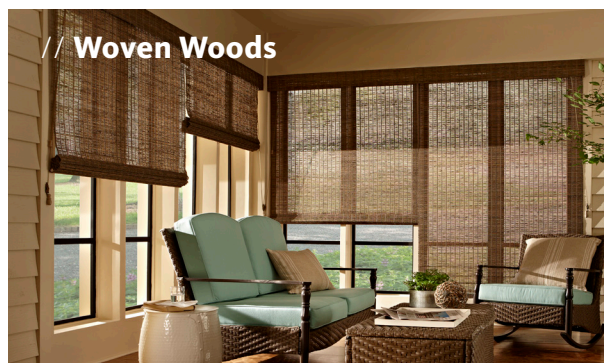

# NATURAL WOVEN SHADES *by Alta*

	WOVEN WOODS	GRASS WEAVES	SELECT WEAVES
<b>CONTROL OPTIONS</b>			
Standard Cordlock	✓	✓	✓
Cordless Breeze	✓	✓	✓
Continuous Loop Control	✓	✓	✓
Motorization	✓	✓*	✓
<b>DESIGN OPTIONS</b>			
Traditional Shade	✓	✓	✓
Waterfall Shade	✓	✓	✓
Twill Edge Binding	✓	✓	✓
Faux Silk Edge Binding		✓	✓*
Inside Mount Valance	✓	✓	✓
Outside Mount Valance	✓	✓	✓
Valance Only	✓	✓	✓
Two-on-One and Three-on-One Headrail	✓	✓	✓
<b>LIGHT/PRIVACY CONTROL OPTIONS</b>			
Fixed Liner	✓	✓	✓
Top-Down and Top-Down/Bottom-Up	✓	✓	✓
<b>PANEL TRACK*</b>			
Cord Control	✓	✓	✓
Wand Control	✓	✓	✓
Free Floating (with wand)	✓	✓	✓